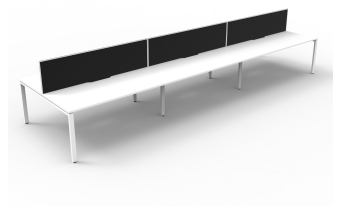

PRODUCT DESCRIPTION

Six Person Workstation Back to Back

Fixed height workstation

Profile leg 60mm x 30mm

Powdercoated under frame

Adjustable leveling Feet

EO Rated 25mm Thick top with 410mm x 50mm D Scallop cut out to rear

AFRDI Certified

5 Year Warranty

DIMENSIONS

Fixed Desk Height 730mm

Overall height with Screen 1200 mm H

Worktop Sizes

1200 x 750mm

1500 x 750mm

1800 x 750mm

Overall Size

3600mm W x 1530mm D x 730/1200mm H

4500mm W x 1530mm D x 730/1200mm H

5400mm W x 1530mm D x 730/1200mm H

Natural Oak Top
Black Satin Frame

Natural Oak Top
White Satin Frame

Natural White Top
Black Satin Frame

Natural White Top
White Satin Frame